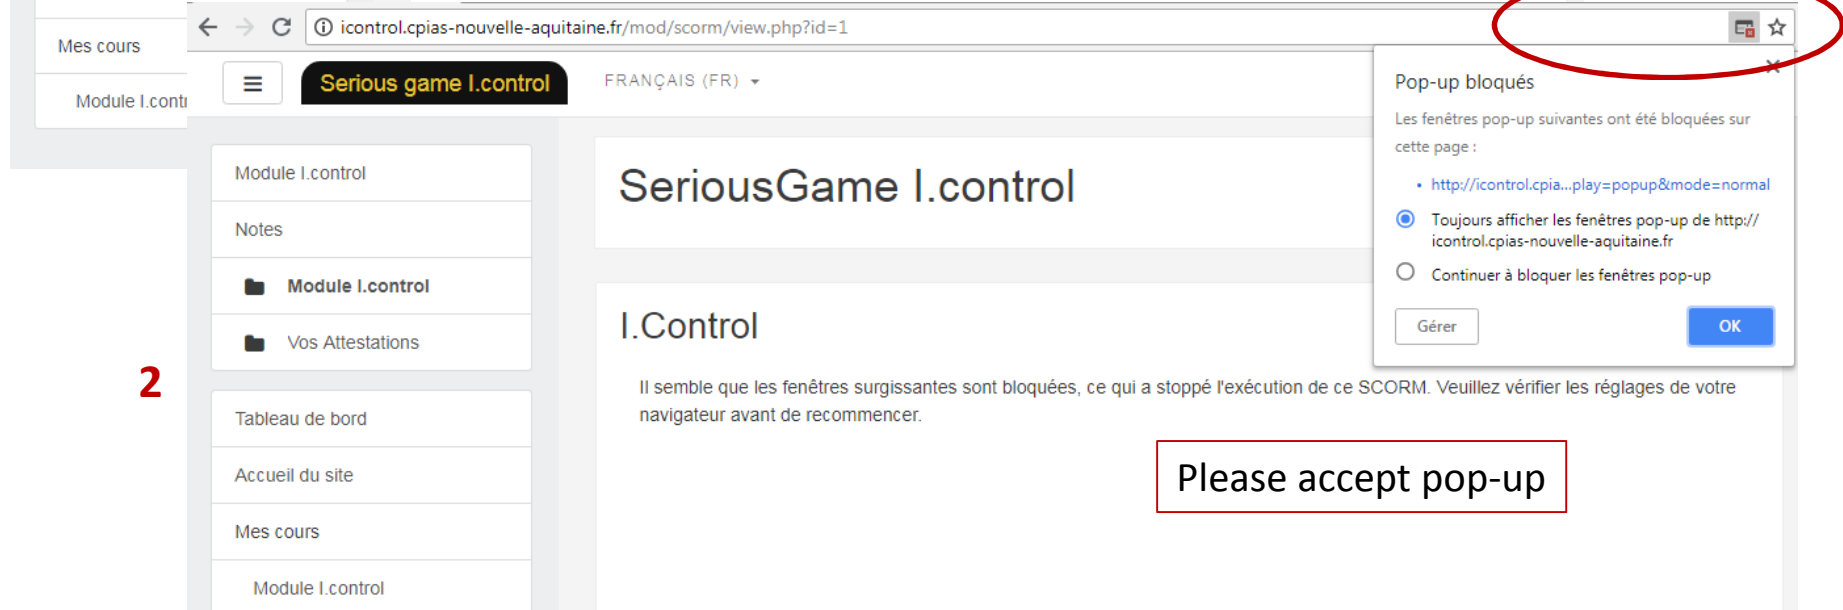

I.Control

POUR JOUER Cliquez sur "I.control" ci-dessus.
Attention, le jeu s'ouvre dans une fenêtre pop-up. Si votre navigateur bloque à ce moment-là, allez en haut de votre écran pour autoriser les pop-up (ou fenêtres surgissantes).

Vos Attestations

8

According to your navigator, maybe you will have to accept the Icontrol pop-up

Message asking you to accept pop up

1

2

Please accept pop-up

I'm already registered, I want to enter the game

Step 1/3 click on connexion

The screenshot shows a web browser window with the URL `icontrol.cpias-nouvelle-aquitaine.fr`. The page title is "Serious game I.control" and the language is set to "FRANÇAIS (FR)". In the top right corner, the text "Non connecté. (Connexion)" is circled in red, indicating the user is not logged in. The main content area features a welcome message: "Bienvenue sur I.Control" followed by a paragraph about standard precautions in healthcare and a question: "Saurez-vous parfaitement les contrôler pour devenir maître dans la prévention des infections associées aux soins ?". Below the text is a colorful illustration of several characters, including a woman with brown hair, a man with orange hair, a woman with blonde hair, an elderly man with a white beard, and a dark figure with a white mask, set against a space background with planets and stars.